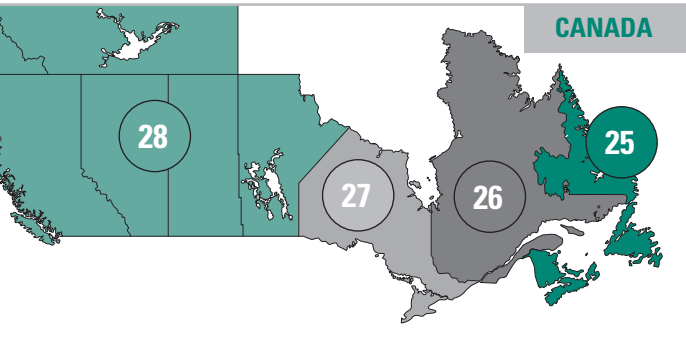

WE'VE GOT YOU COVERED

CANADA

TERRITORY MANAGERS

- Provide hands-on industry expertise for deep insights into the productivity of your belt conveyor systems
- Perform detailed Belt Conveyor Assessments to identify performance, maintenance, and safety concerns critical to minimizing downtime and increasing throughput
- Conduct on-site training and education sessions