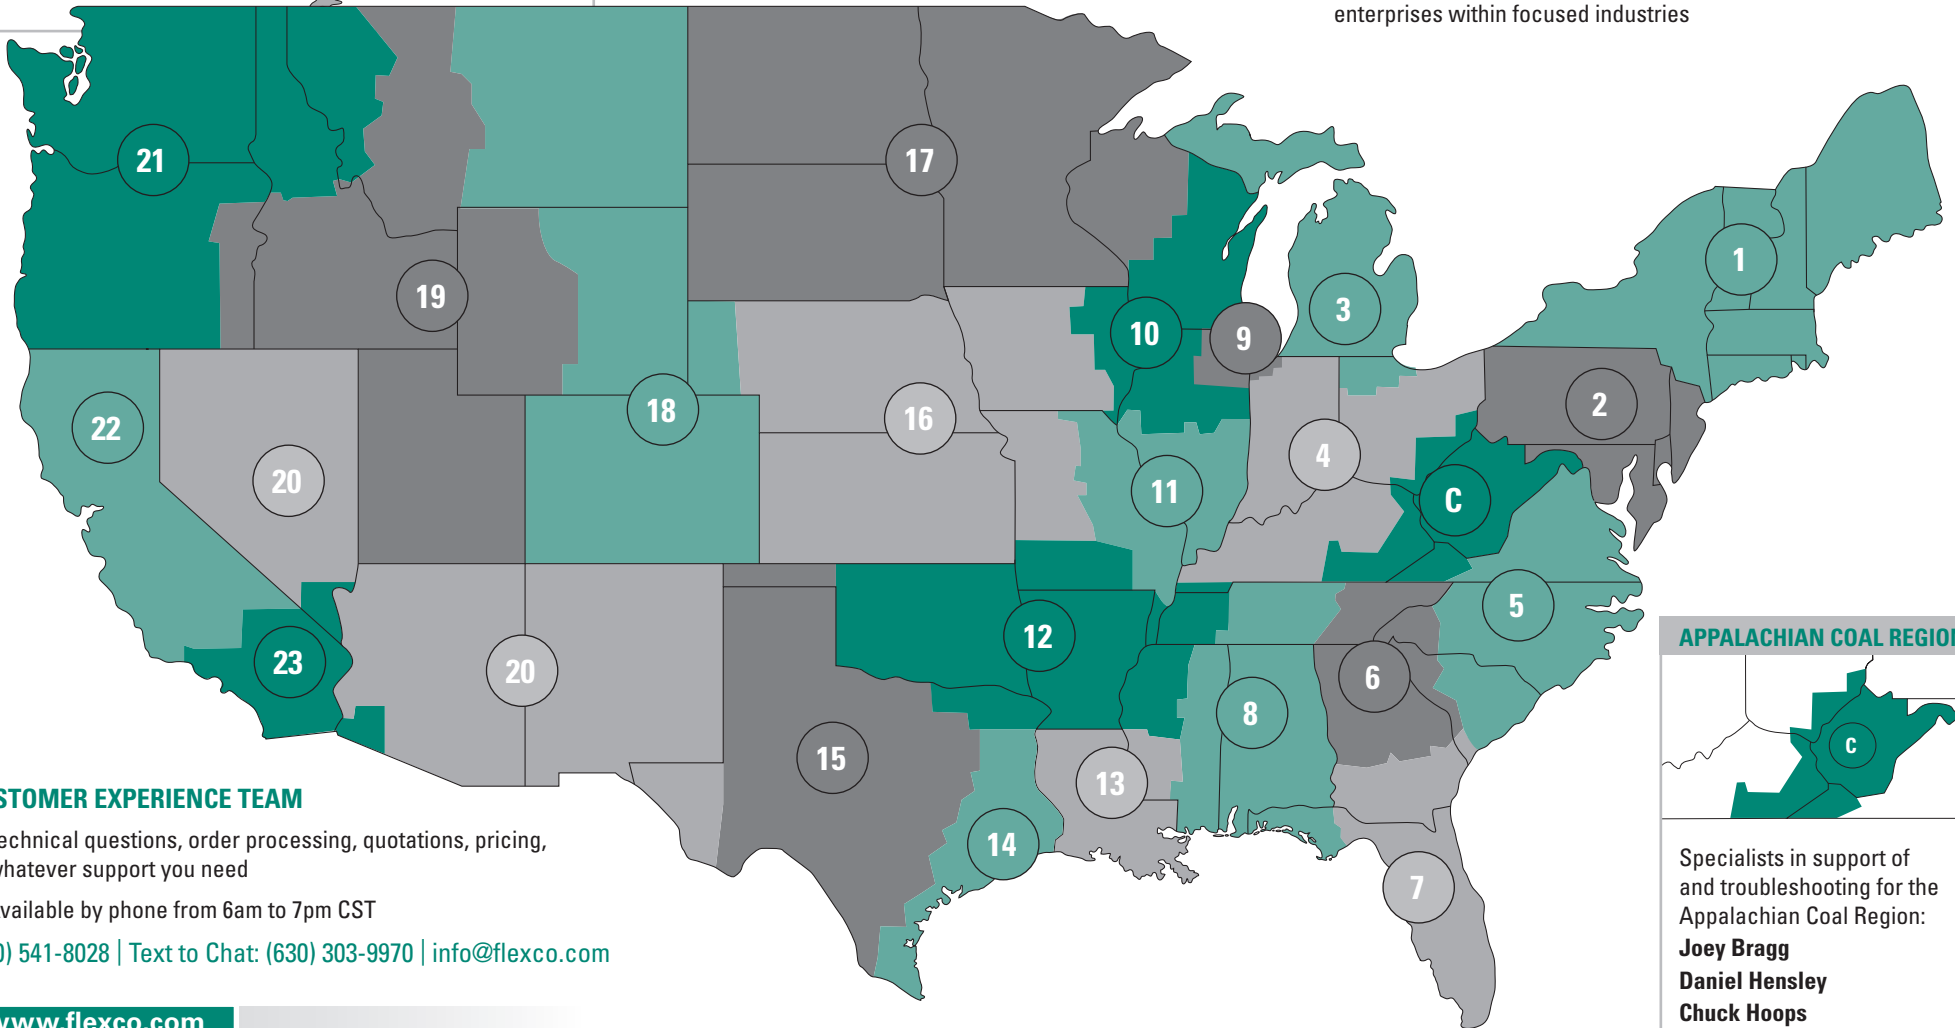

CUSTOMER EXPERIENCE TEAM

- Technical questions, order processing, quotations, pricing, whatever support you need
- Available by phone from 6am to 7pm CST

(800) 541-8028 | Text to Chat: (630) 303-9970 | info@flexco.com

www.flexco.com