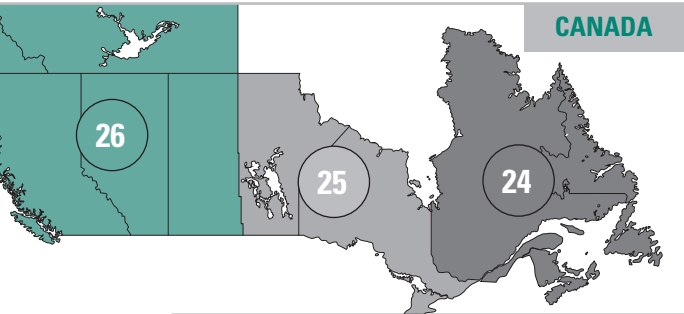

WE'VE GOT YOU COVERED

CANADA

TERRITORY MANAGERS

- Provide hands-on industry expertise for deep insights into the productivity of your belt conveyor systems
- Perform detailed Belt Conveyor Assessments to identify performance, maintenance, and safety concerns critical to minimizing downtime and increasing throughput
- Conduct on-site training and education sessions