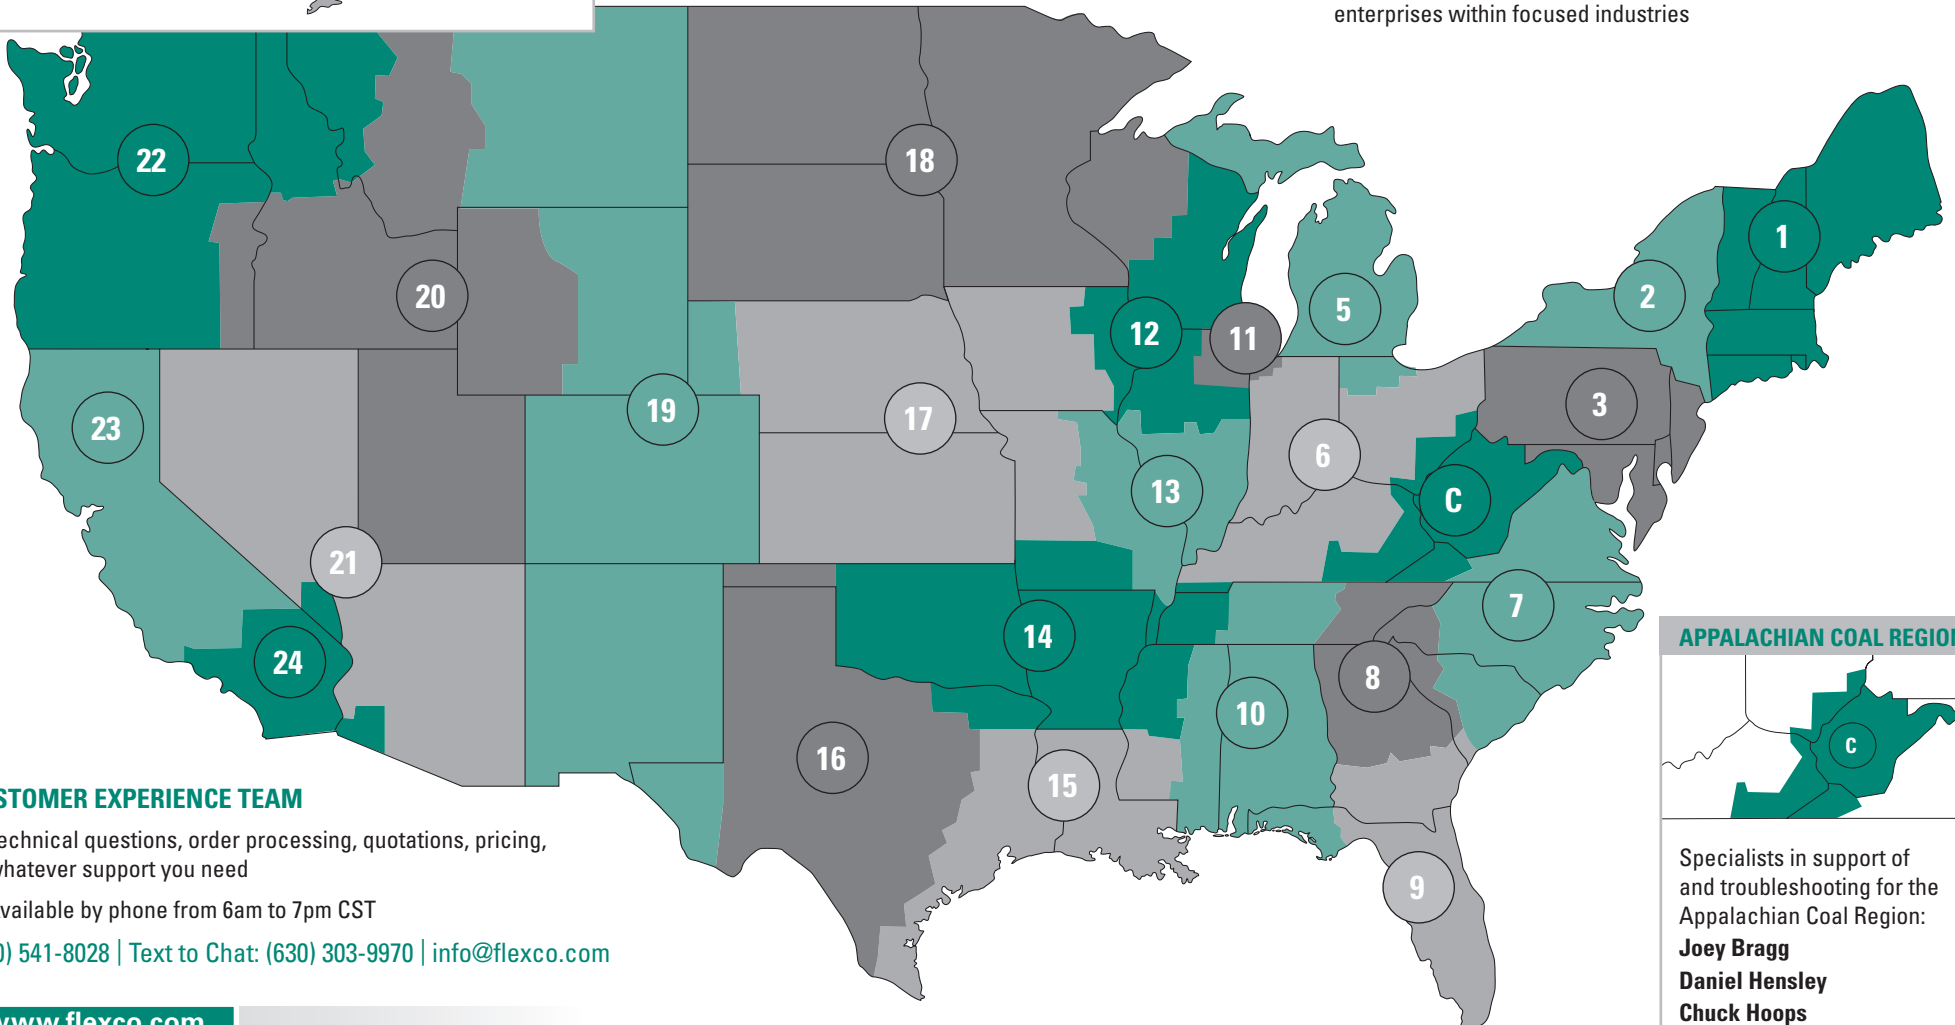

CUSTOMER EXPERIENCE TEAM

- Technical questions, order processing, quotations, pricing, whatever support you need
- Available by phone from 6am to 7pm CST

(800) 541-8028 | Text to Chat: (630) 303-9970 | info@flexco.com

www.flexco.com

APPALACHIAN COAL REGION